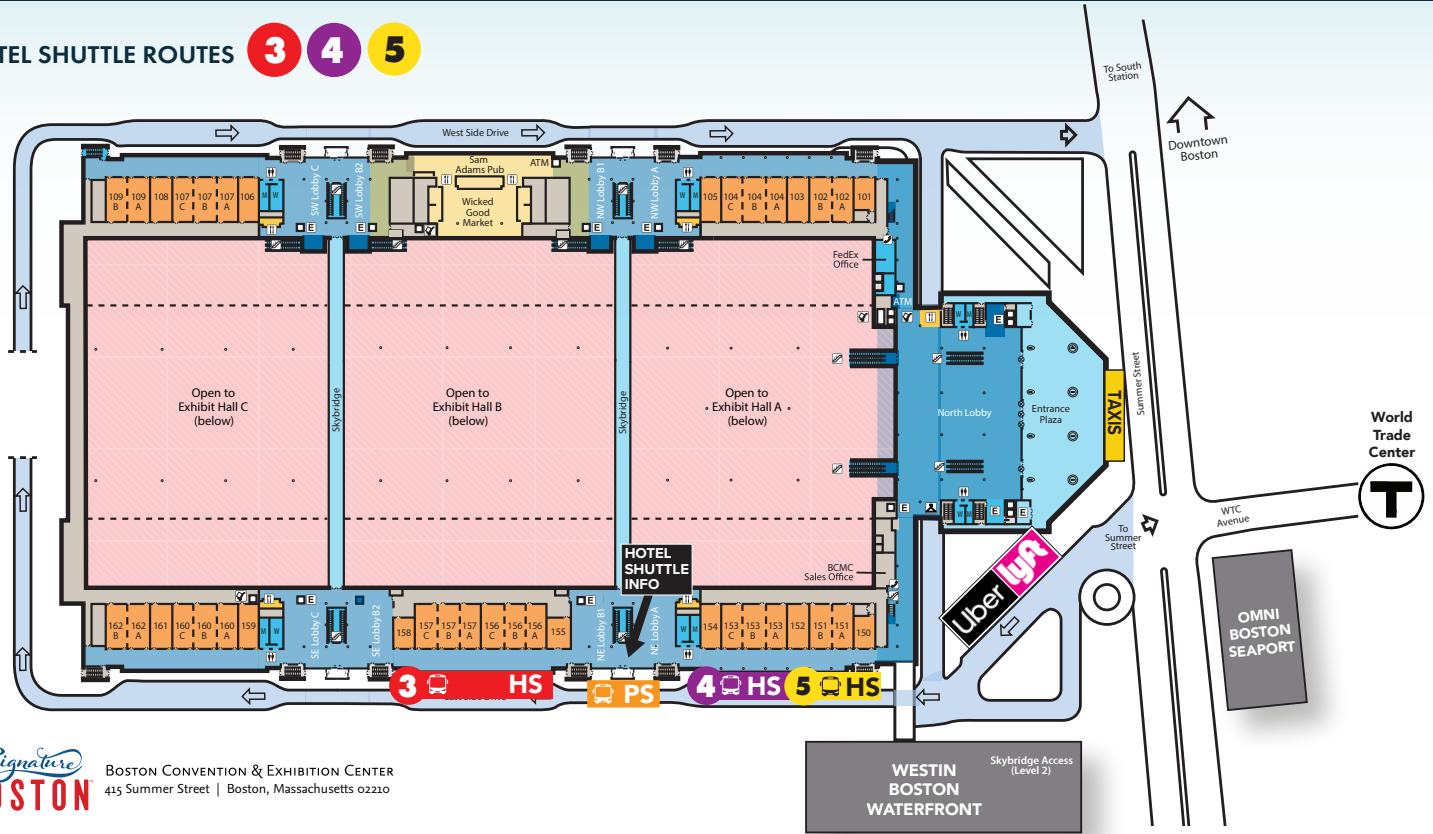

BCEC LEVEL 1

HOTEL SHUTTLE ROUTES 3 4 5

Signature BOSTON BOSTON CONVENTION & EXHIBITION CENTER
415 Summer Street | Boston, Massachusetts 02210

BCEC LEVEL 0, EXHIBIT LEVEL

HOTEL SHUTTLE ROUTES 1 2