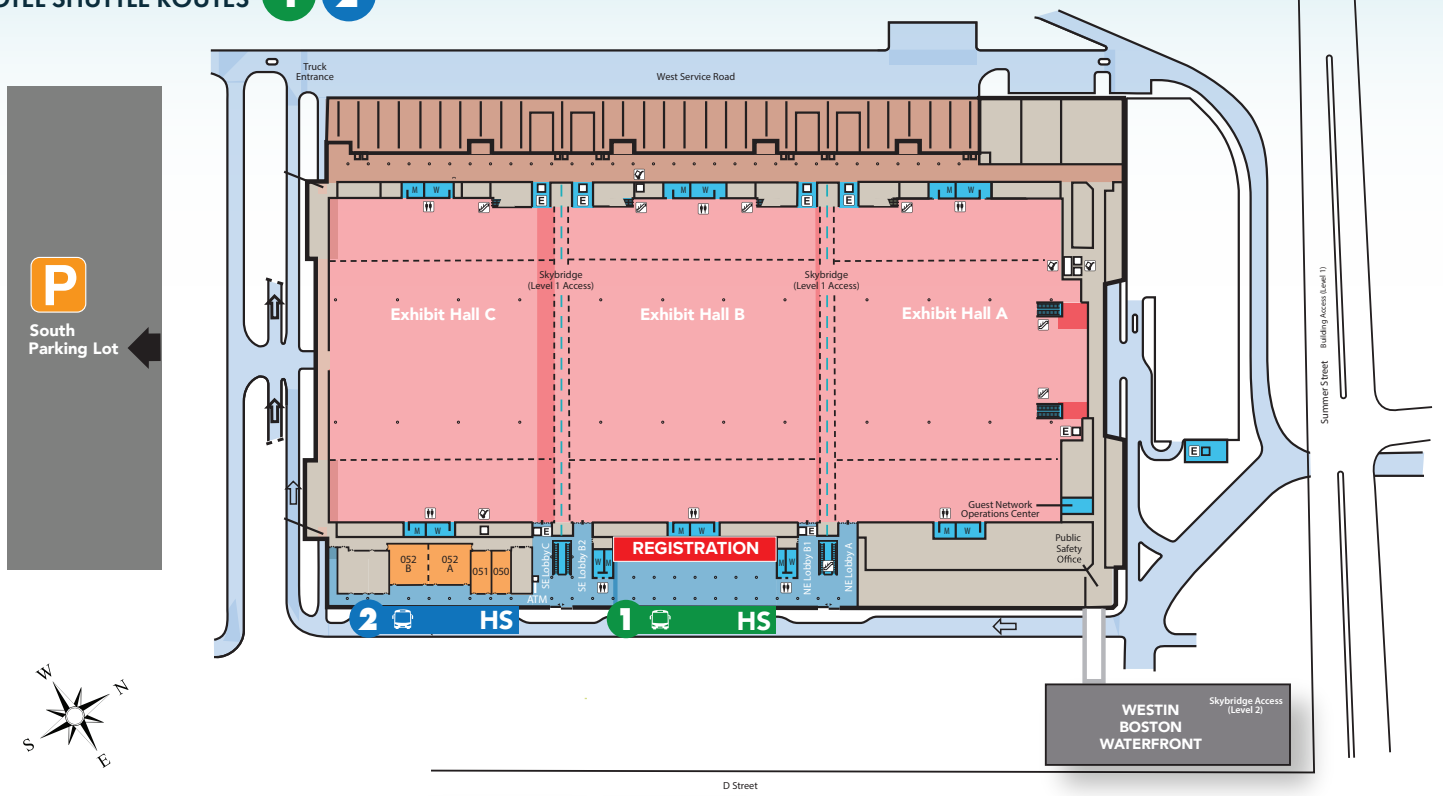

SCHEDULE - LIMITED SERVICE

ROUTE **5**

	DEPARTING: EMBASSY SUITES SERVICE TO: BCEC	DEPARTING: BCEC SERVICE TO: EMBASSY SUITES
SUN., 3/10	7 AM; 8:30 AM; 10 AM	4 PM; 5:15 PM; 6 PM
MON., 3/11	7 AM; 8:30 AM; 10 AM	4 PM; 5:15 PM; 6 PM
TUE., 3/12	7 AM; 8:30 AM; 10 AM	2 PM; 3:15 PM; 4 PM

SHUTTLE BUS PICK UP/DROP OFF LOCATION

BOARDING LOCATIONS AT BCEC:

- 1** EAST, LEVEL 0
- 2** SOUTH EAST, LEVEL 0
- 3** EAST, LEVEL 1
- 4** NORTH EAST, LEVEL 1
- 5** NORTH EAST, LEVEL 1

BCEC LEVEL 1

HOTEL SHUTTLE ROUTES 3 4 5

Signature BOSTON BOSTON CONVENTION & EXHIBITION CENTER
415 Summer Street | Boston, Massachusetts 02210

BCEC LEVEL 0, EXHIBIT LEVEL

HOTEL SHUTTLE ROUTES 1 2

MAP KEY

- HS -- SENA HOTEL SHUTTLE
- T -- MBTA STATION
- P -- ON-SITE PARKING
- Grey Box -- HOTELS WALKING DISTANCE TO BCEC
- PS -- PARKING LOT SHUTTLE